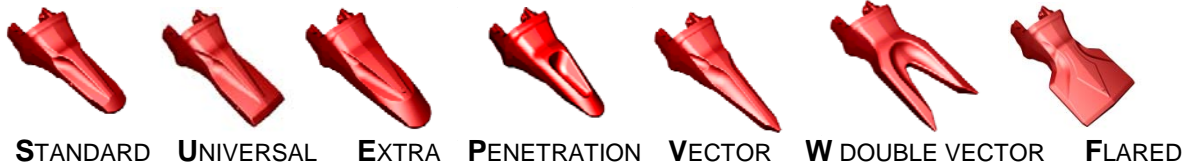

Free Adapter Conversion Program

When you purchase a set of KingMet teeth, pin and retainers.

- Stronger System
- Vertical-Pin / Reusable Pin
- Easier, Safer, & Quicker to Assemble and Disassemble
- Pin is Protected Against Wear & Impact
- Teeth with more Wear Material

STANDARD **UNIVERSAL** **EXTRA** **PENETRATION** **VECTOR** **W DOUBLE VECTOR** **FLARED**

LONG **IMPACT** **HEAVY** **ABRASION** **DELTA**

Program Valid Until October 31th, 2012