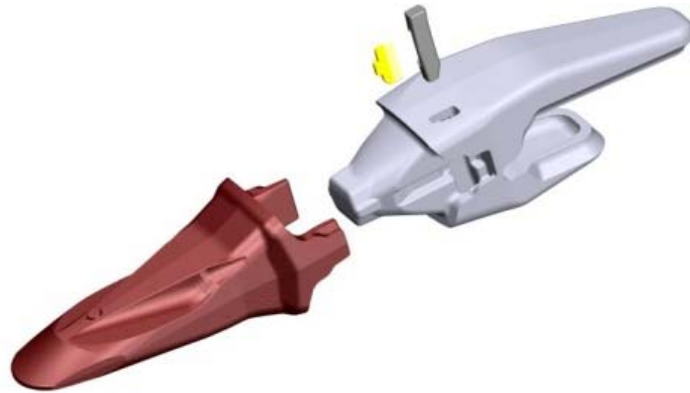

Free Adapter Conversion Program

When you purchase a set of KingMet teeth, pin and retainers.

- Stronger System
- Vertical-Pin / Reusable Pin
- Easier, Safer, & Quicker to Assemble and Disassemble
- Pin is Protected Against Wear & Impact
- Teeth with more Wear Material

STANDARD **UNIVERSAL** **EXTRA** **PENETRATION** **VECTOR** **W DOUBLE VECTOR** **FLARED**

LONG **IMPACT** **HEAVY** **ABRASION** **DELTA**

Program Valid Until October 31th, 2012